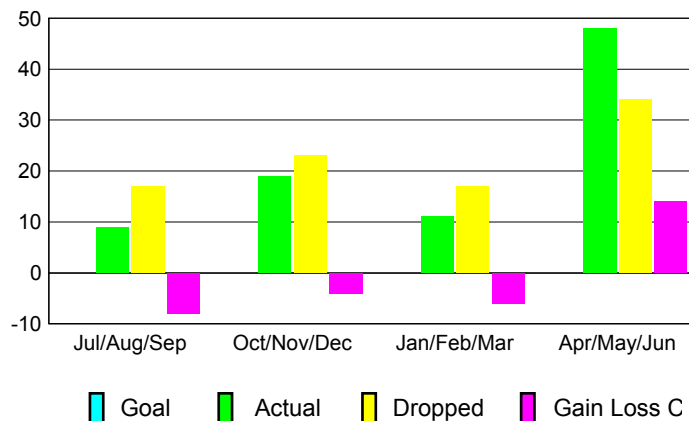

GMT: **GARY ANDERSON**

Location: **MICHIGAN**

GMT CA: **1**

CLUBS

Month	New Club Goal	Actual New Clubs	Actual Dropped Clubs	Gain/Loss of Clubs
2012-2013				
Jul/Aug/Sep		0	0	0
Oct/Nov/Dec		0	0	0
Jan/Feb/Mar		0	0	0
Apr/May/June		1	0	1
Totals		1	0	1

Club Results 2012-2013

Goal, New, Dropped, Gain/Loss

YTD Status Quo Clubs 2012-2013

Status Quo Clubs Compared to Status Quo Members

Club Gain/Loss 2012-2013

MEMBERSHIP

Month	Net Memb Goal	Actual New Memb	Actual Dropped Memb	Gain/Loss of Memb
2012-2013				
Jul/Aug/Sep		9	17	-8
Oct/Nov/Dec		19	23	-4
Jan/Feb/Mar		11	17	-6
Apr/May/June		48	34	14
Totals		87	91	-4

Membership Results 2012-2013

Goal, New, Dropped, Gain/Loss

Gender Comparison 2012-2013

Membership Gain/Loss 2012-2013